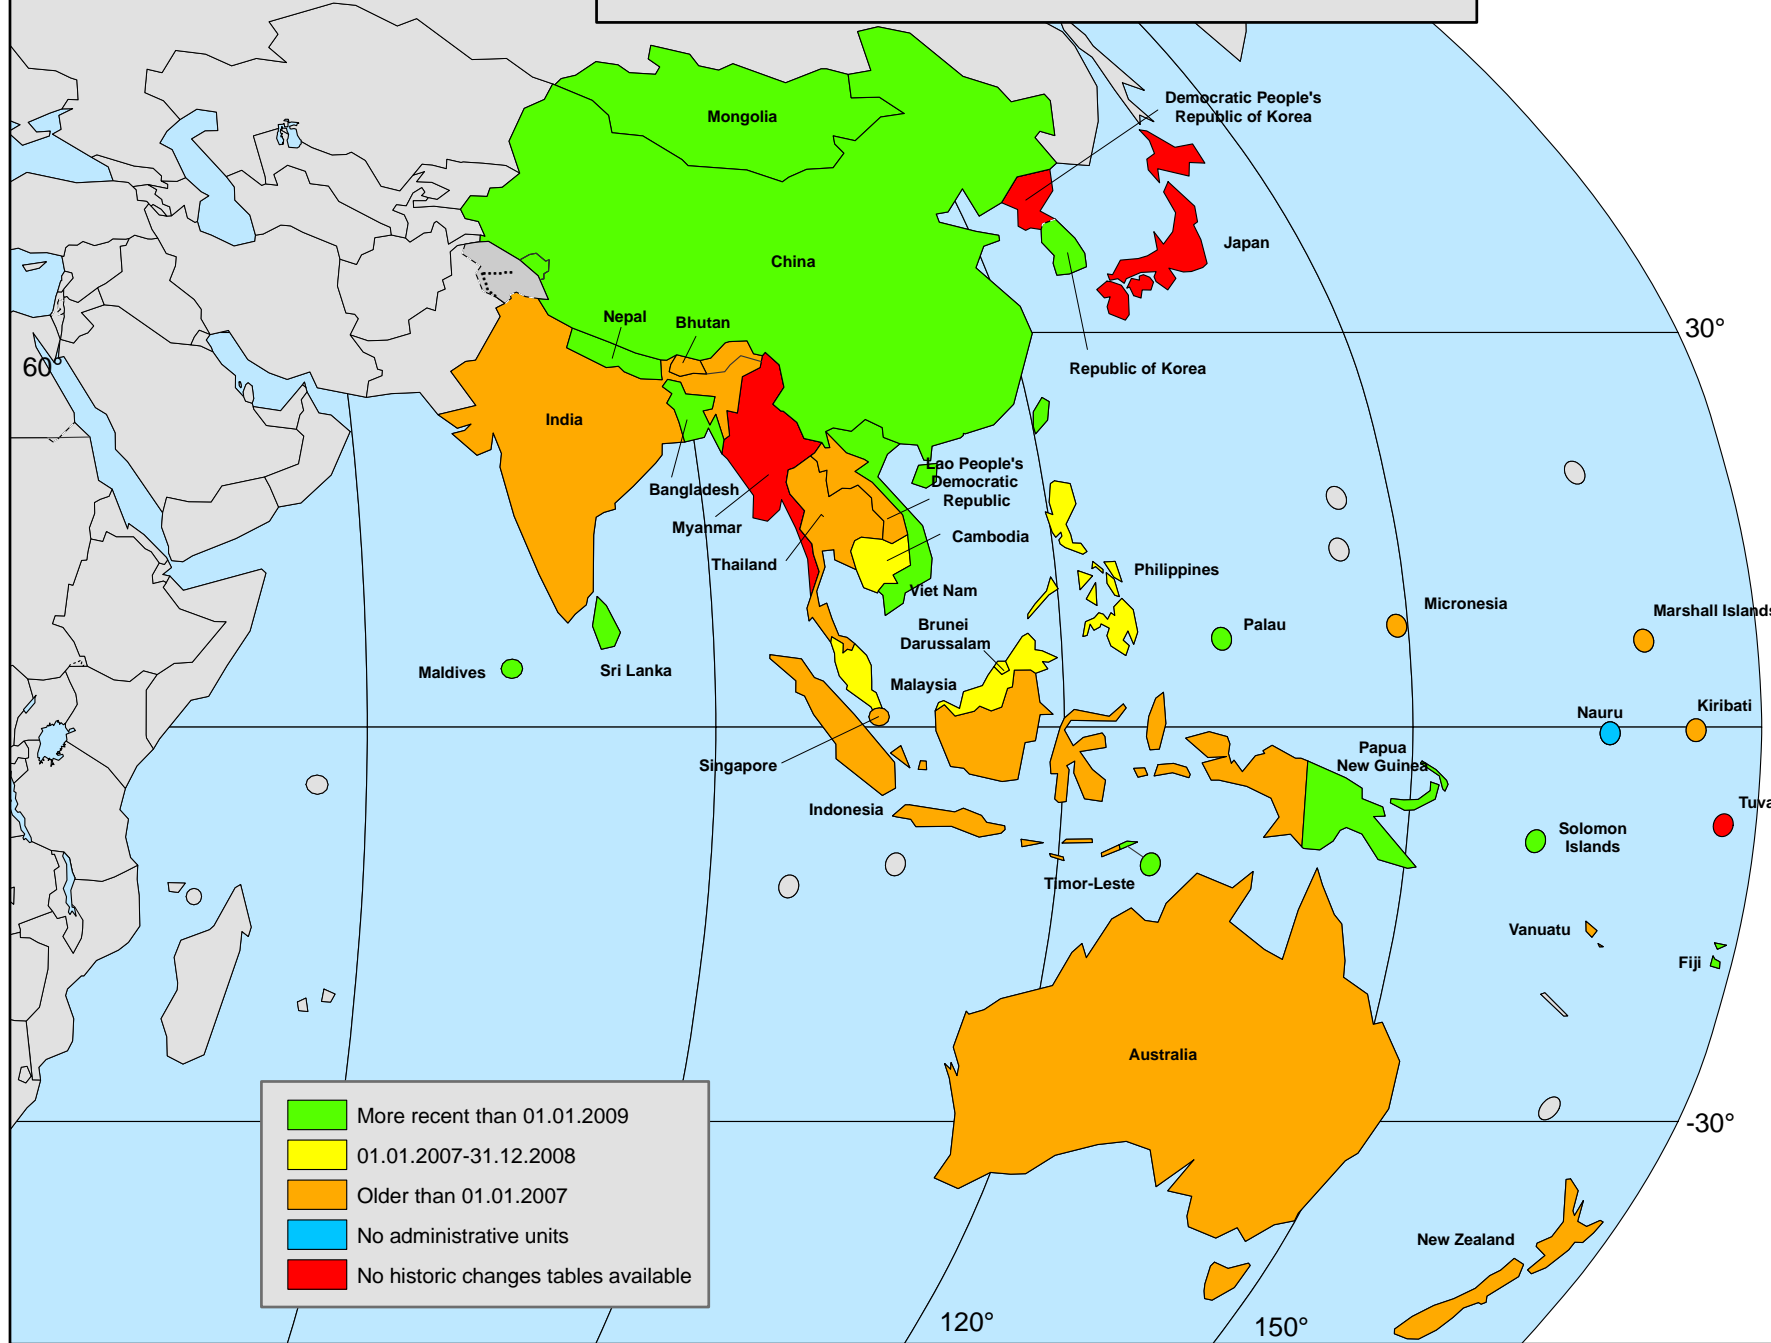

SALB dataset, Asian-Pacific node

Availability of historic changes tables

Status as of December 2010

- Samoa
- Tonga

SOURCE:
 Second Administrative Level Boundaries data set
http://www.who.int/whosis/database/gis/salb/salb_home.htm
 The boundaries and names shown on this map do not imply official endorsement or acceptance by the United Nations