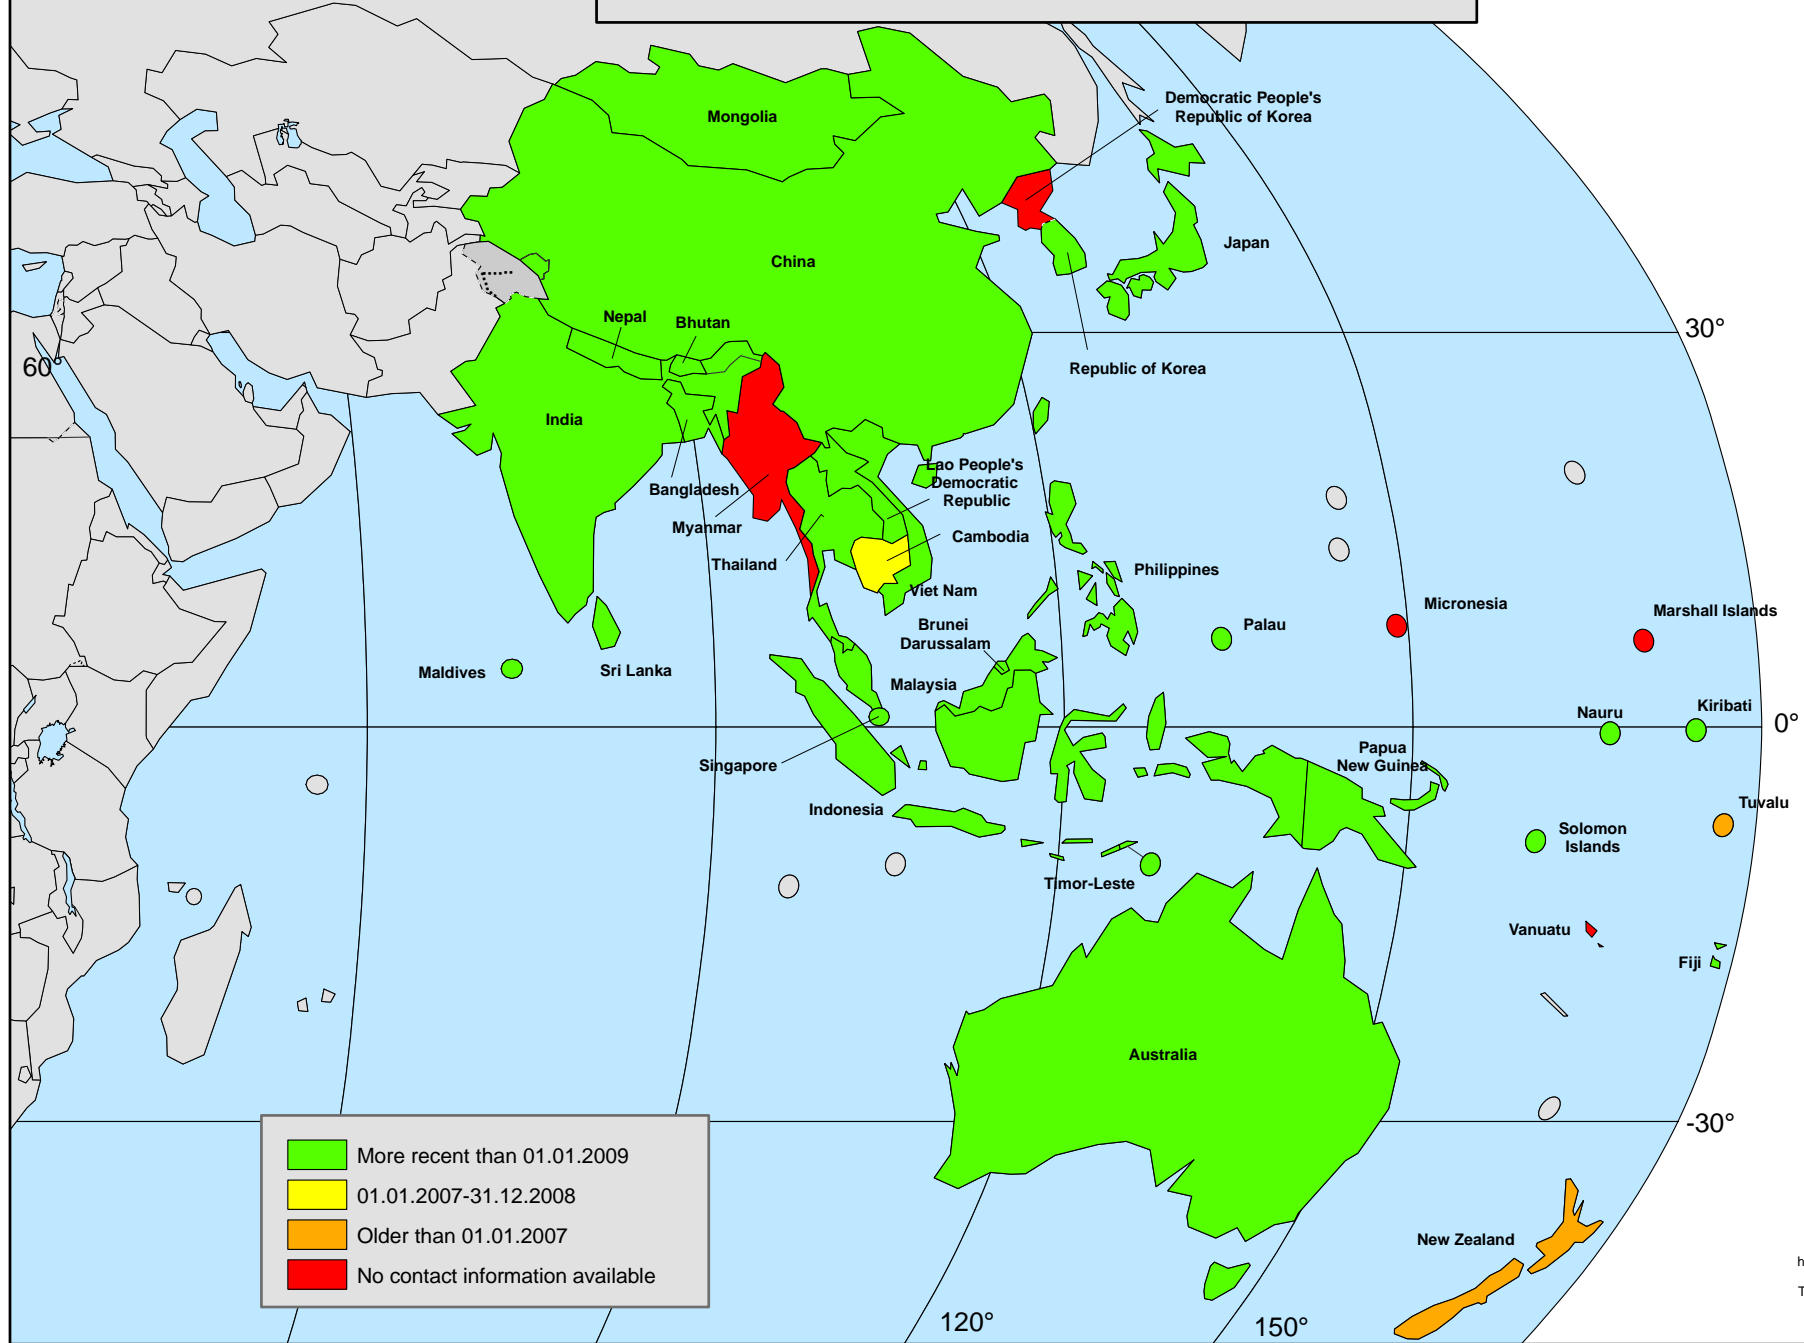

SALB dataset, Asian-Pacific node

Availability of NMAs contact information

Status as of December 2010

■	More recent than 01.01.2009
■	01.01.2007-31.12.2008
■	Older than 01.01.2007
■	No contact information available

- Samoa
- Tonga

SOURCE:
Second Administrative Level Boundaries data set
<http://www.who.int/whosis/database/gis/salb/salb_home.htm>
The boundaries and names shown on this map do not imply official endorsement or acceptance by the United Nations