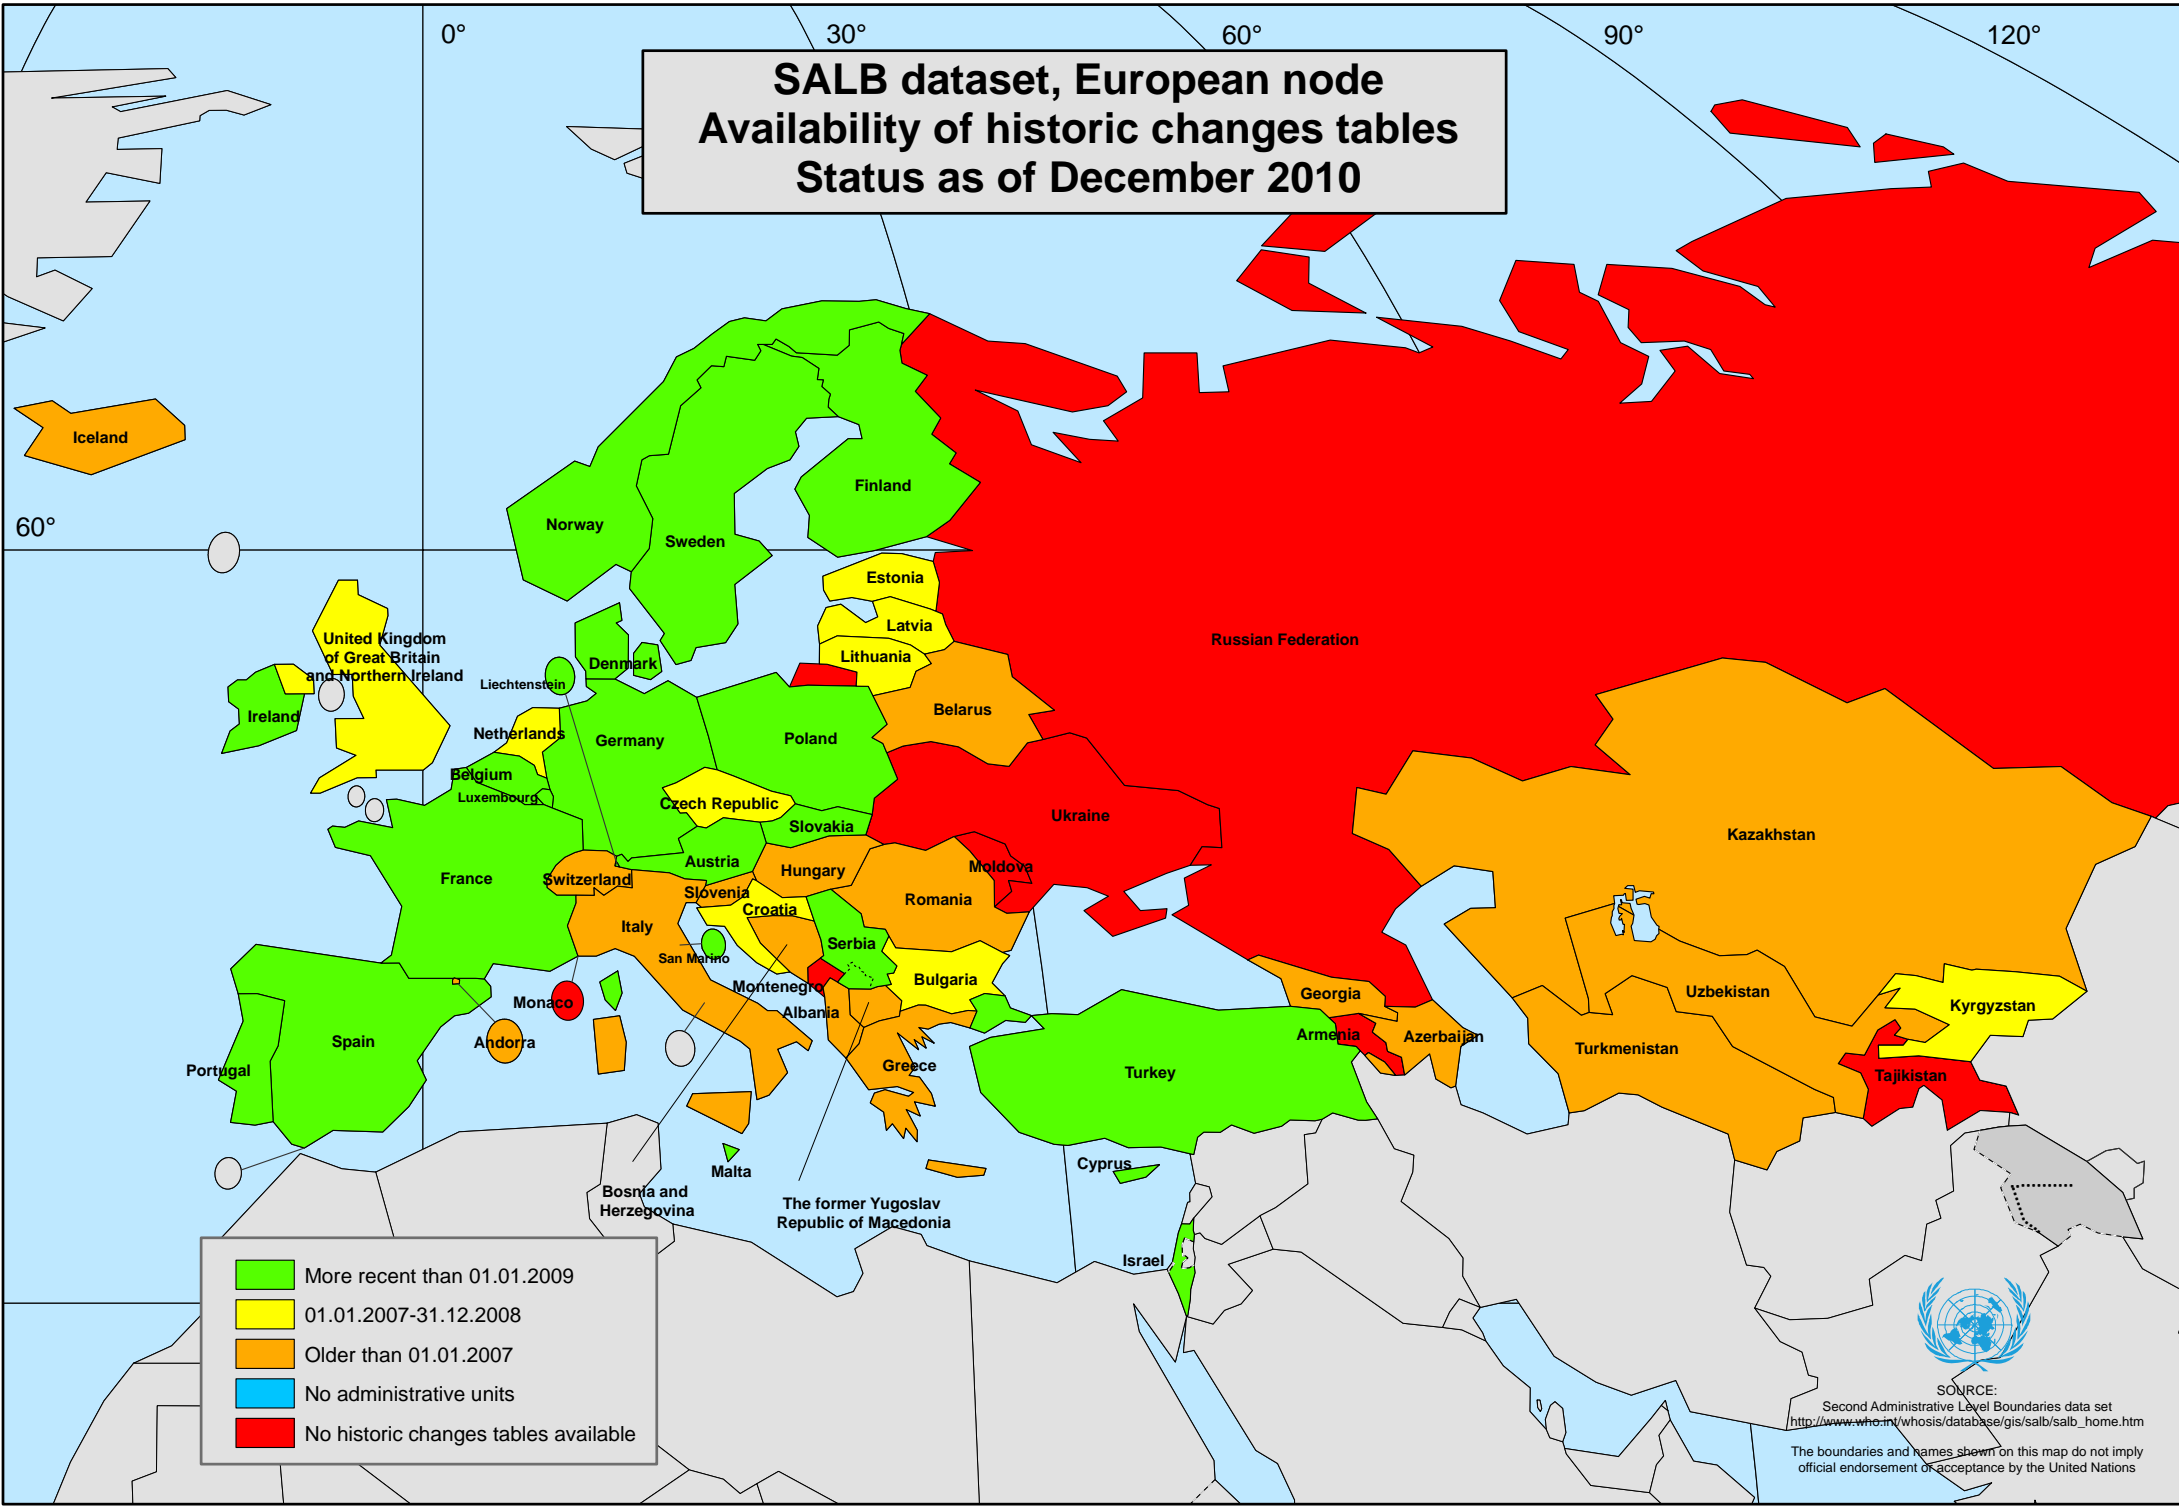

**SALB dataset, European node**  
**Availability of historic changes tables**  
**Status as of December 2010**

- More recent than 01.01.2009
- 01.01.2007-31.12.2008
- Older than 01.01.2007
- No administrative units
- No historic changes tables available

SOURCE:  
Second Administrative Level Boundaries data set  
[http://www.who.int/whosis/database/gis/salb/salb\\_home.htm](http://www.who.int/whosis/database/gis/salb/salb_home.htm)  
The boundaries and names shown on this map do not imply official endorsement or acceptance by the United Nations