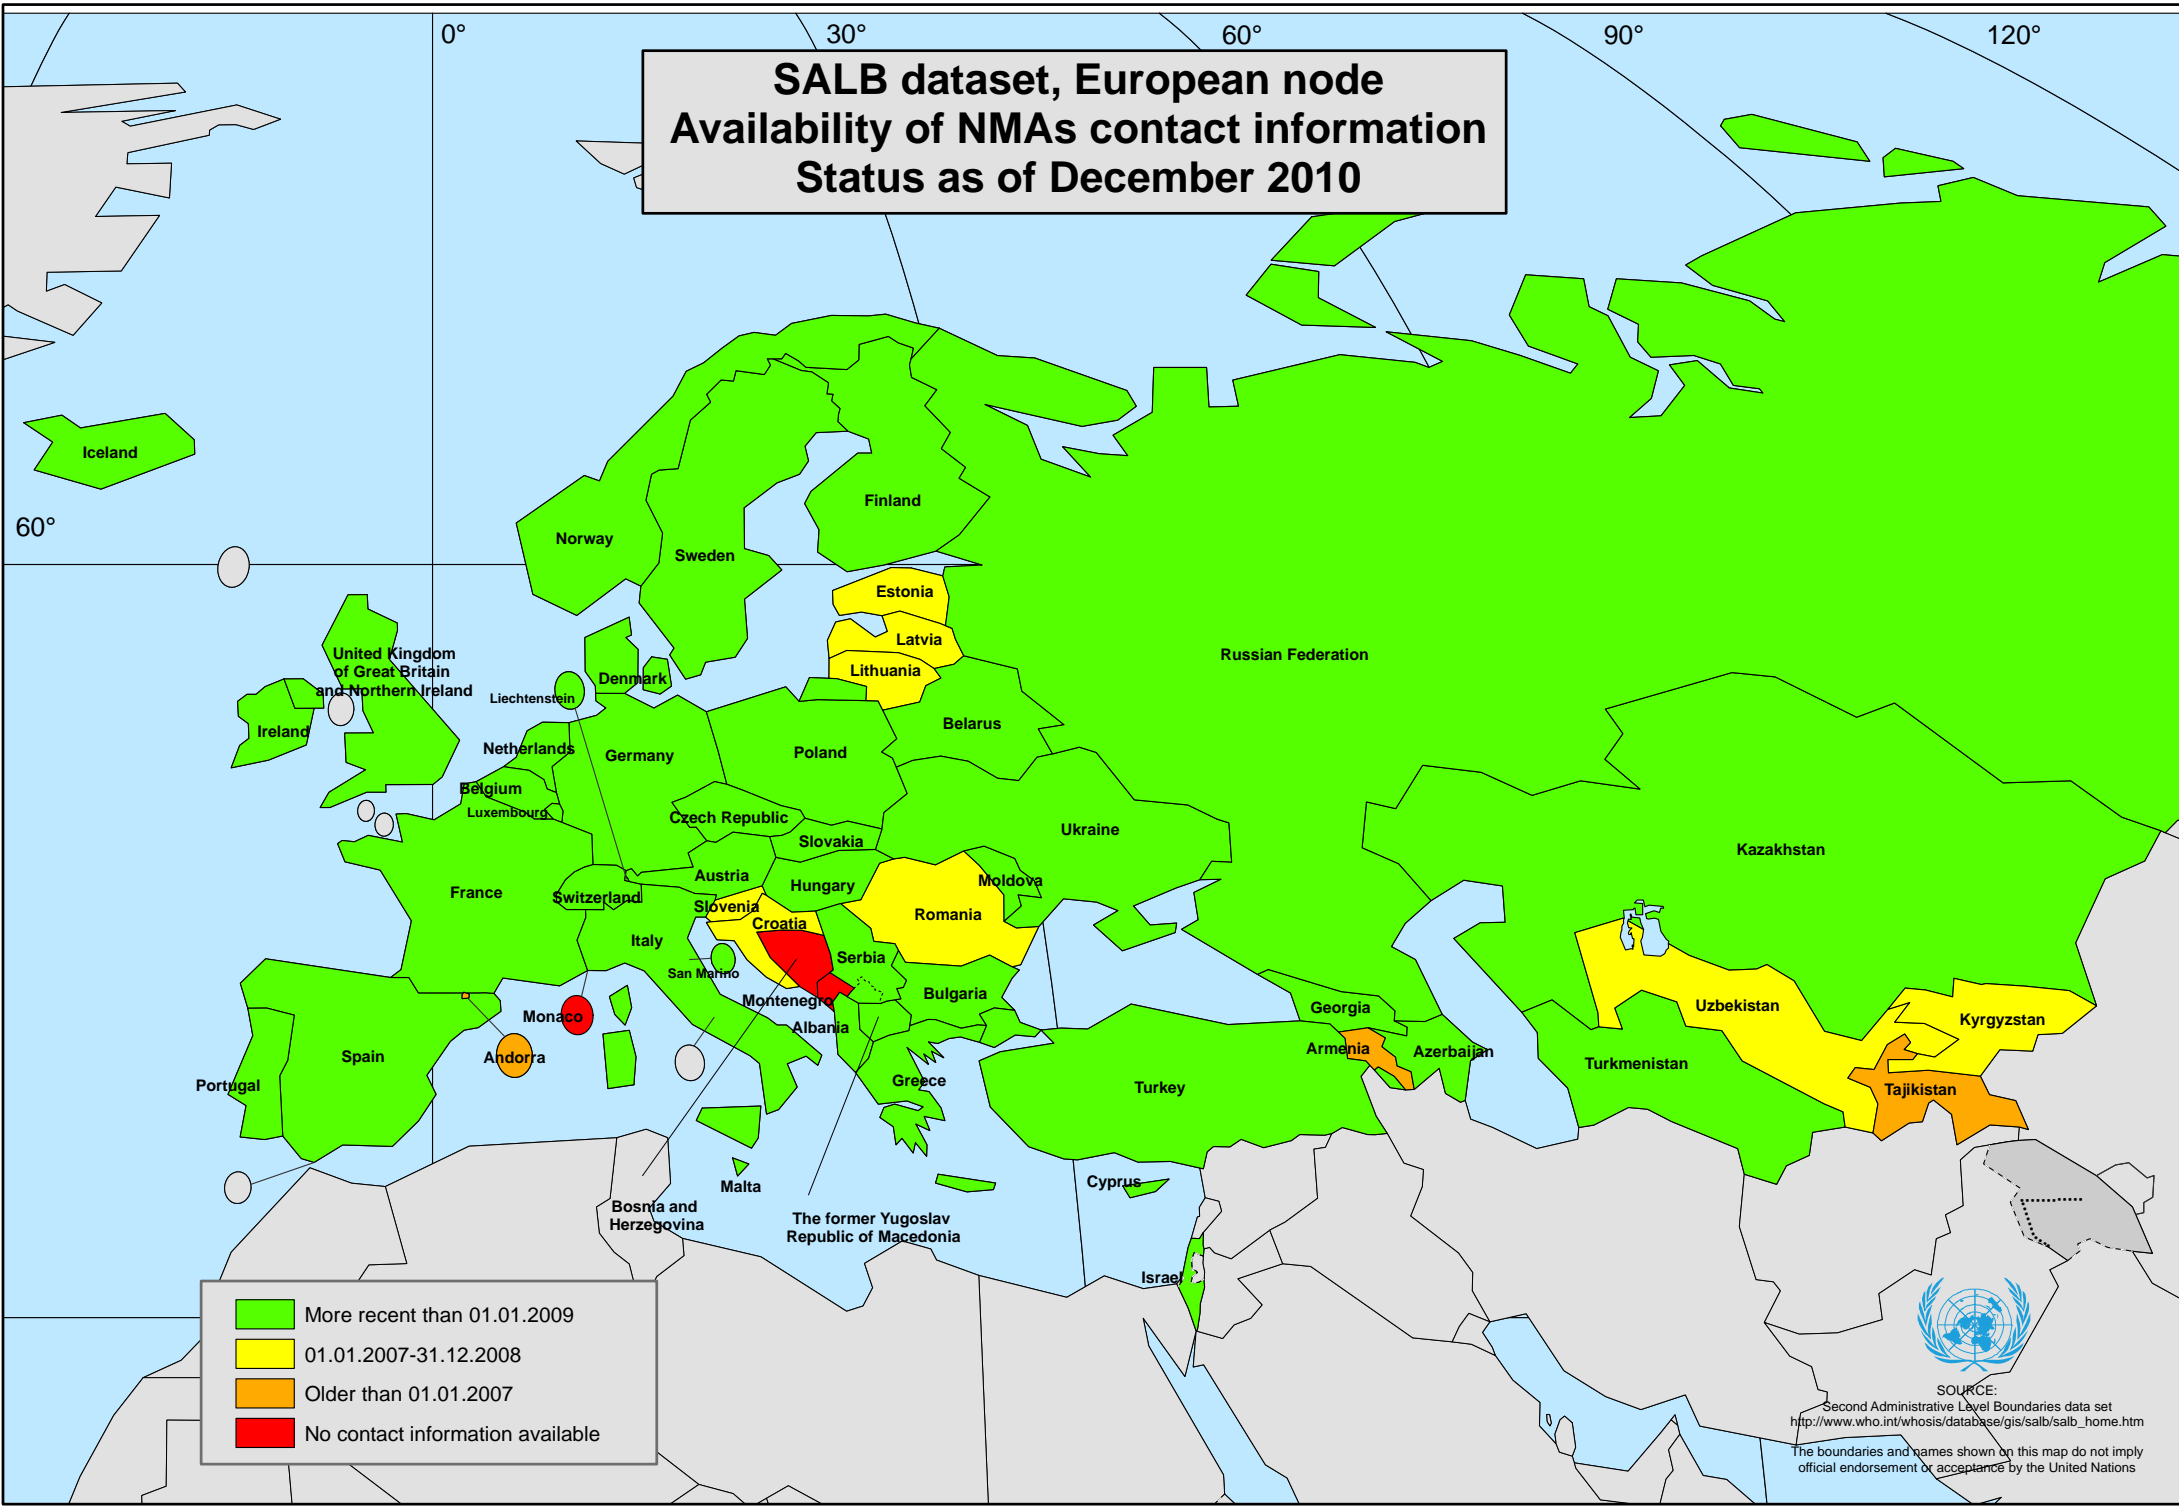

SALB dataset, European node
Availability of NMAs contact information
Status as of December 2010

- More recent than 01.01.2009
- 01.01.2007-31.12.2008
- Older than 01.01.2007
- No contact information available

SOURCE:
Second Administrative Level Boundaries data set
http://www.who.int/whosis/database/gis/salb/salb_home.htm
The boundaries and names shown on this map do not imply official endorsement or acceptance by the United Nations