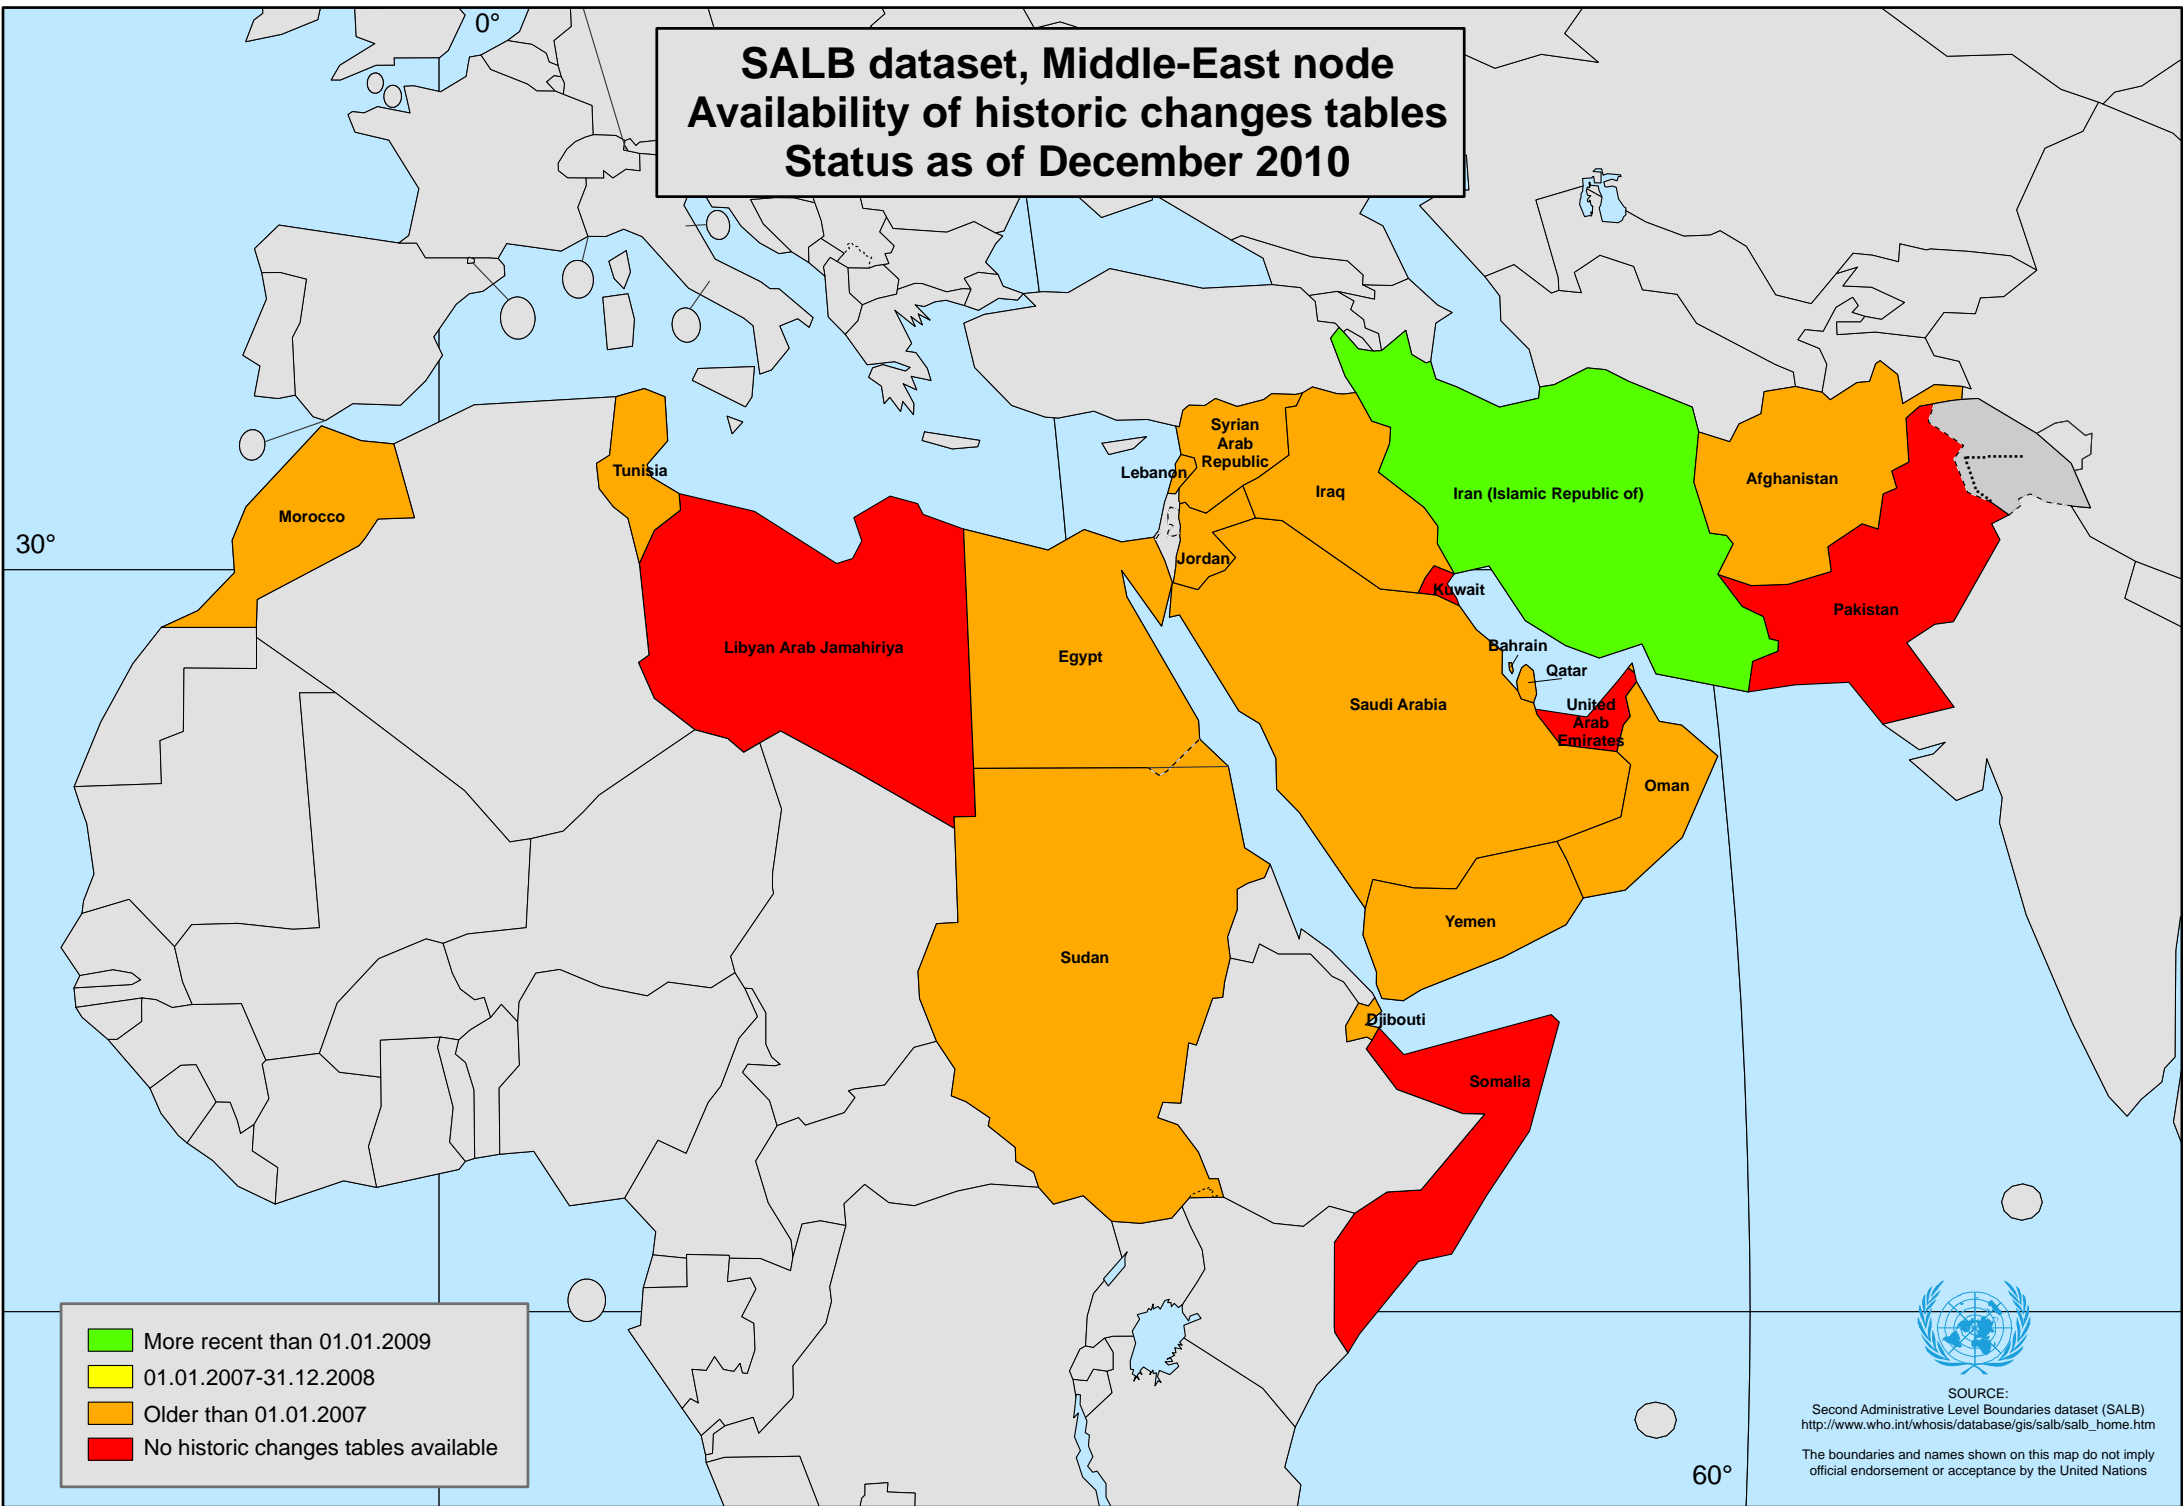

**SALB dataset, Middle-East node
Availability of historic changes tables
Status as of December 2010**

Legend:

- More recent than 01.01.2009
- 01.01.2007-31.12.2008
- Older than 01.01.2007
- No historic changes tables available

SOURCE:
Second Administrative Level Boundaries dataset (SALB)
http://www.who.int/whosis/database/gis/salb/salb_home.htm
The boundaries and names shown on this map do not imply official endorsement or acceptance by the United Nations