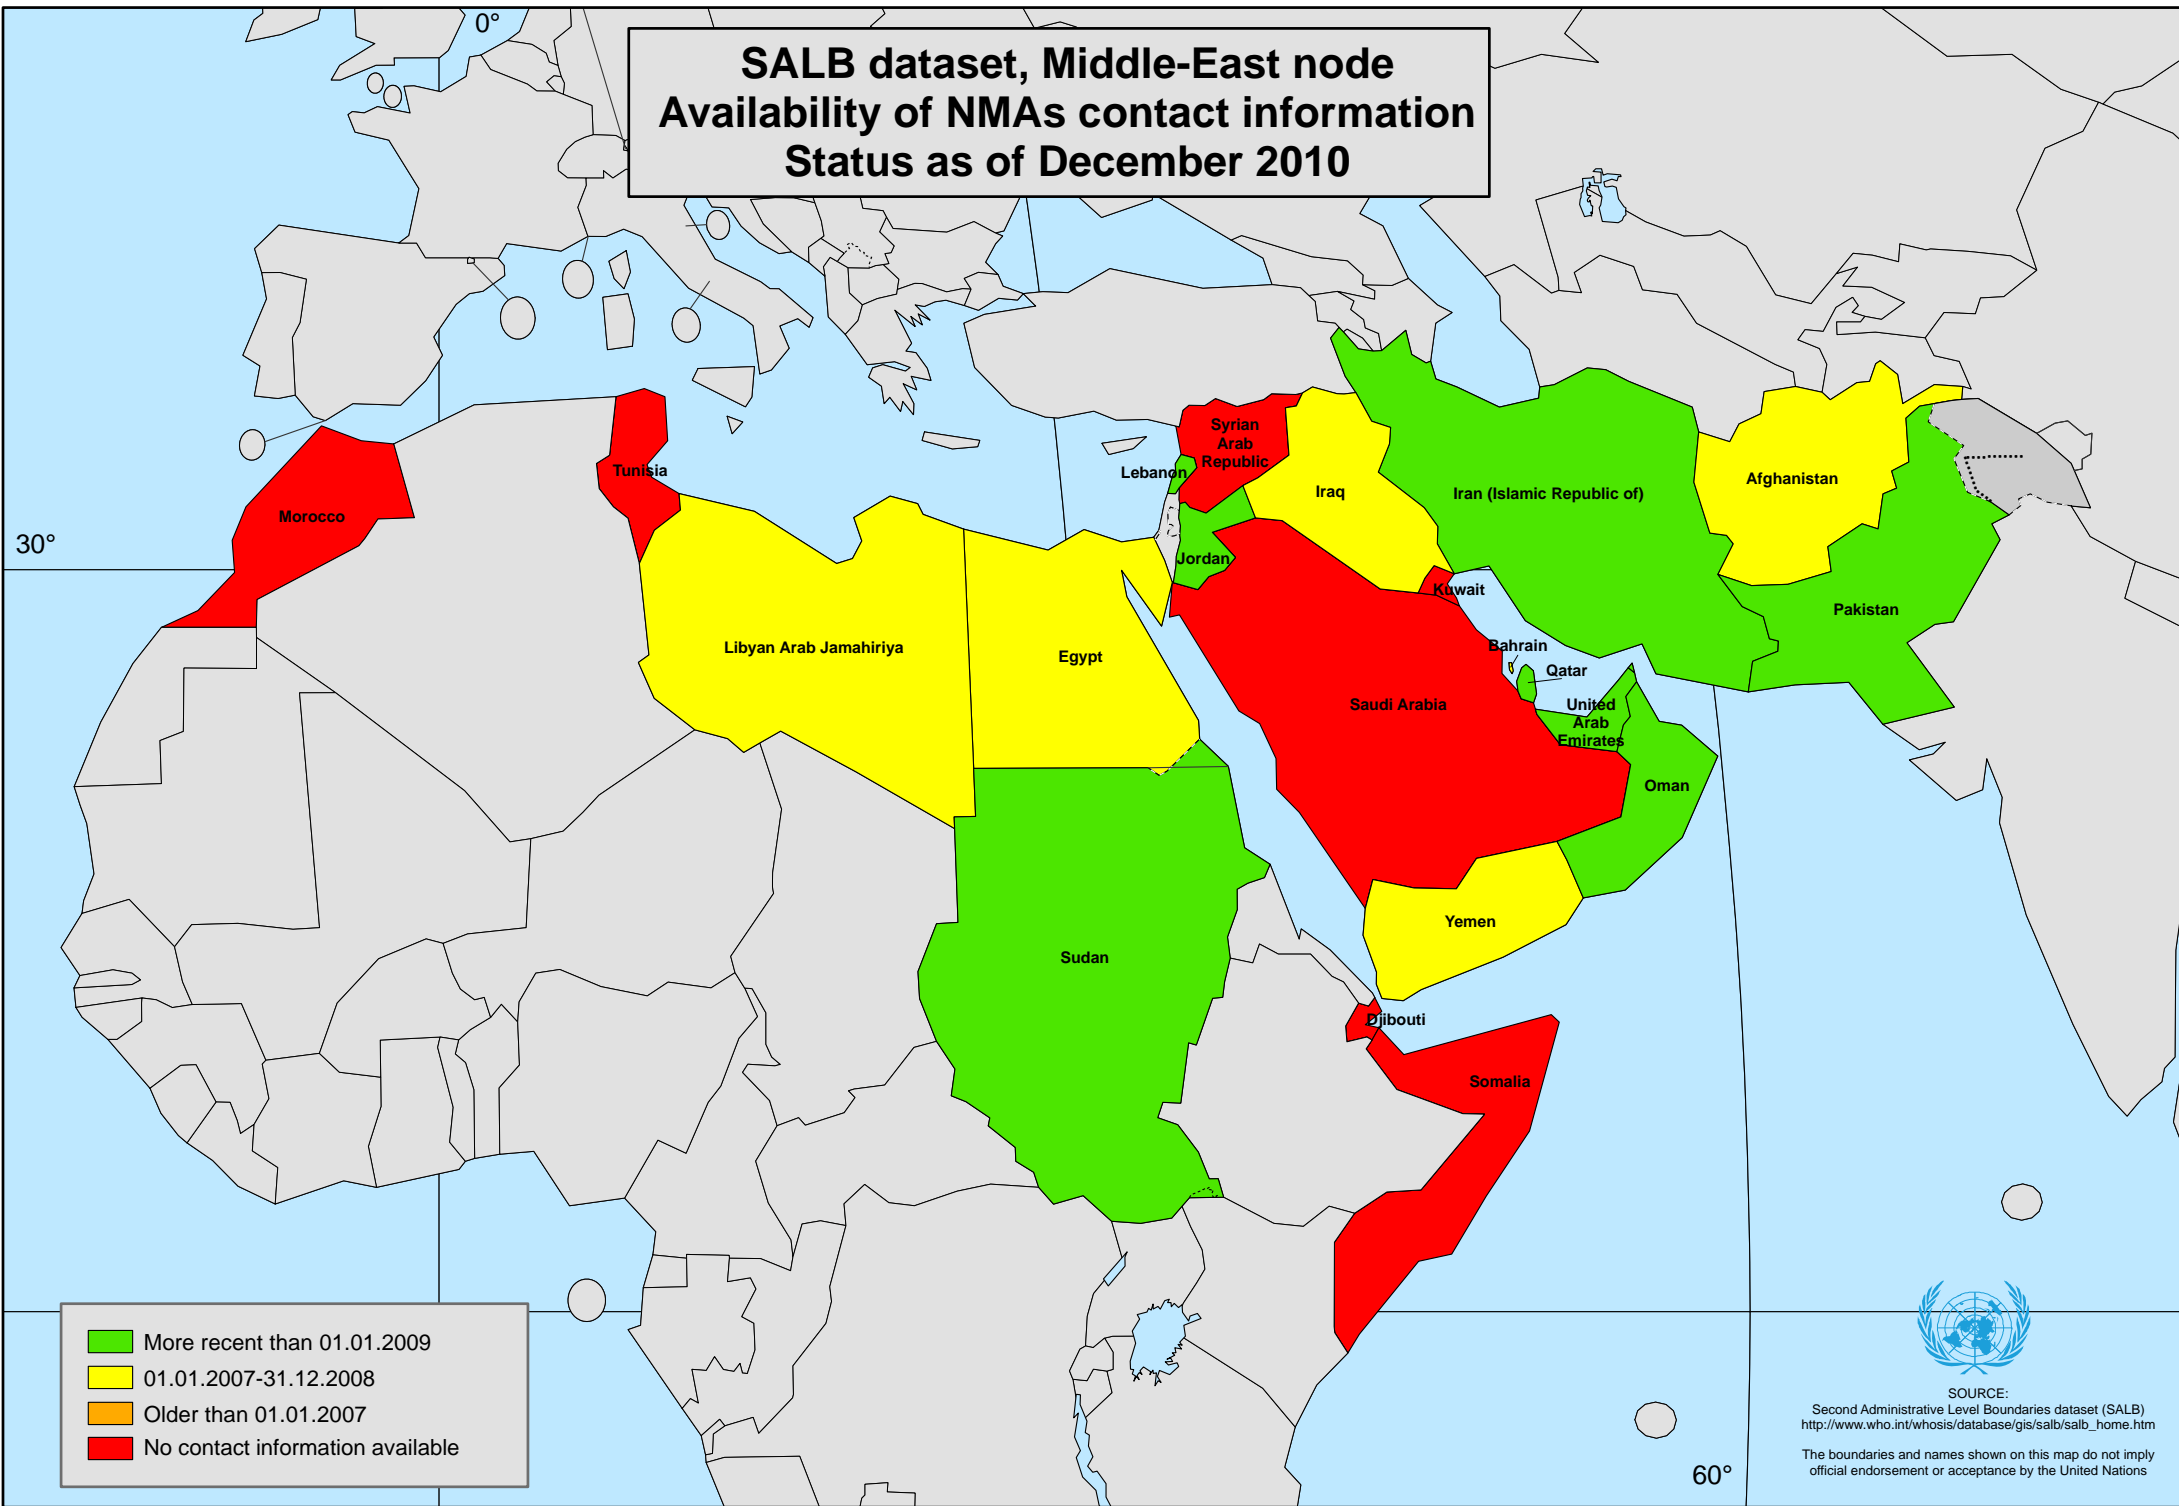

**SALB dataset, Middle-East node
Availability of NMA contact information
Status as of December 2010**

- More recent than 01.01.2009
- 01.01.2007-31.12.2008
- Older than 01.01.2007
- No contact information available

SOURCE:
Second Administrative Level Boundaries dataset (SALB)
http://www.who.int/whosis/database/gis/salb/salb_home.htm
The boundaries and names shown on this map do not imply official endorsement or acceptance by the United Nations